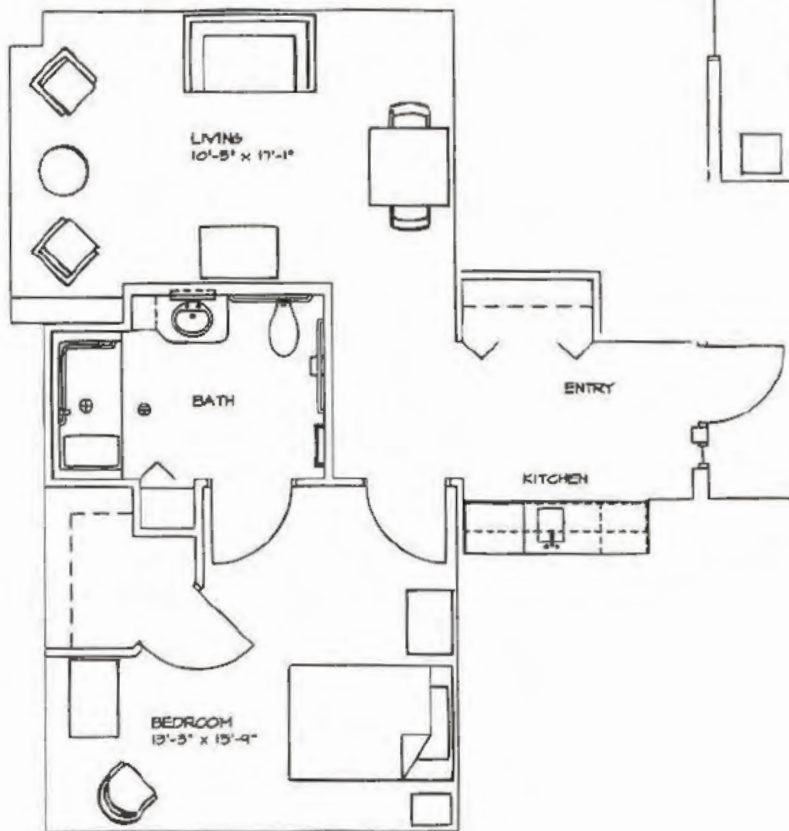

Assisted Living offers a variety of floor plans from which to choose. There are also a limited number of larger two bedroom apartments. Please ask if you would like more information. Square footage in units may vary. Please see reverse side for more floor plans.

Assisted Living Two Bedroom, Appr. 744 sq. ft.

Assisted Living One Bedroom, Appr. 522 sq. ft.

Assisted Living One Bedroom, Appr. 582 sq. ft.

Assisted Living One Bedroom, Appr. 616 sq. ft.

One Bedroom, Appr. 485 sq. ft.

Deluxe Studio, Appr. 341 sq. ft.

Studio, Appr. 274 sq. ft.