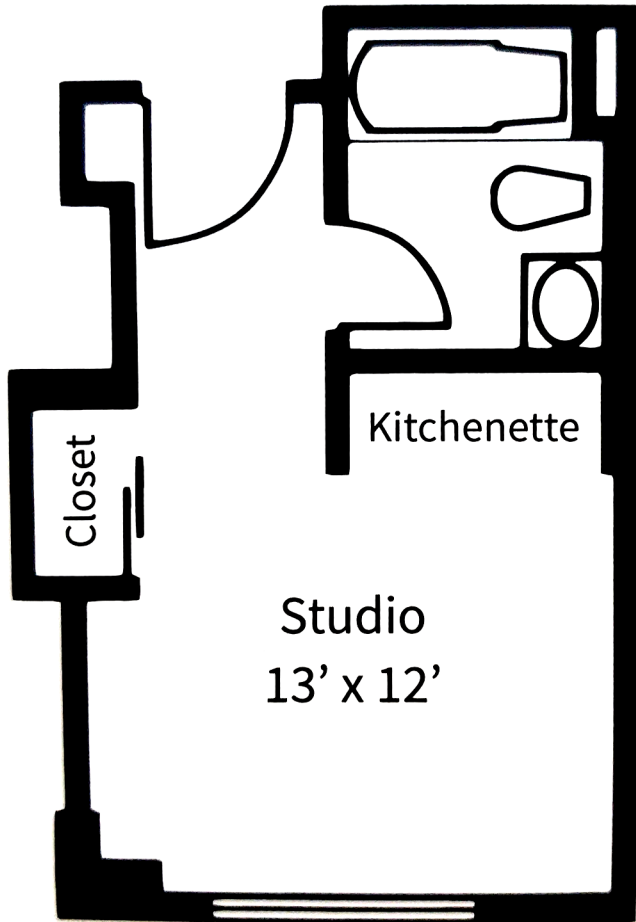

**McKendree
Village**

A Trousdale Living Community

Assisted Living & Memory Care Studio & Studio Deluxe

**Studio
303 Square Feet**

**Studio Deluxe
368 Square Feet**