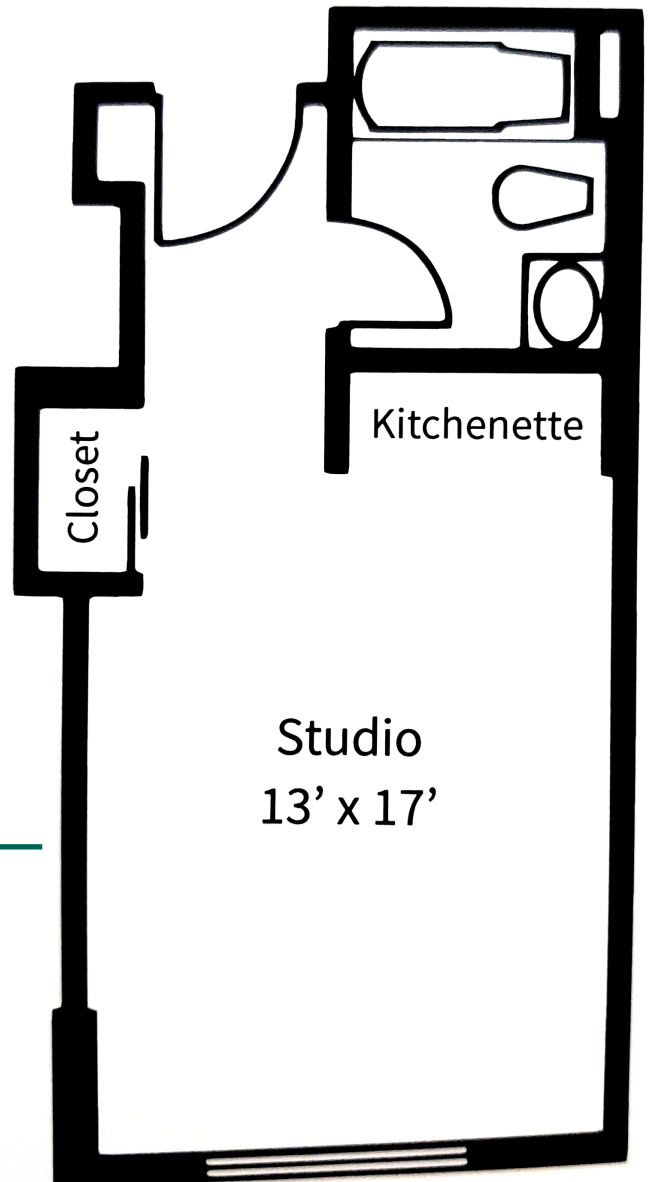

**McKendree
Village**

A Trousdale Living Community

Assisted Living & Memory Care Studio & Studio Deluxe

**Studio
303 Square Feet**

**Studio Deluxe
368 Square Feet**