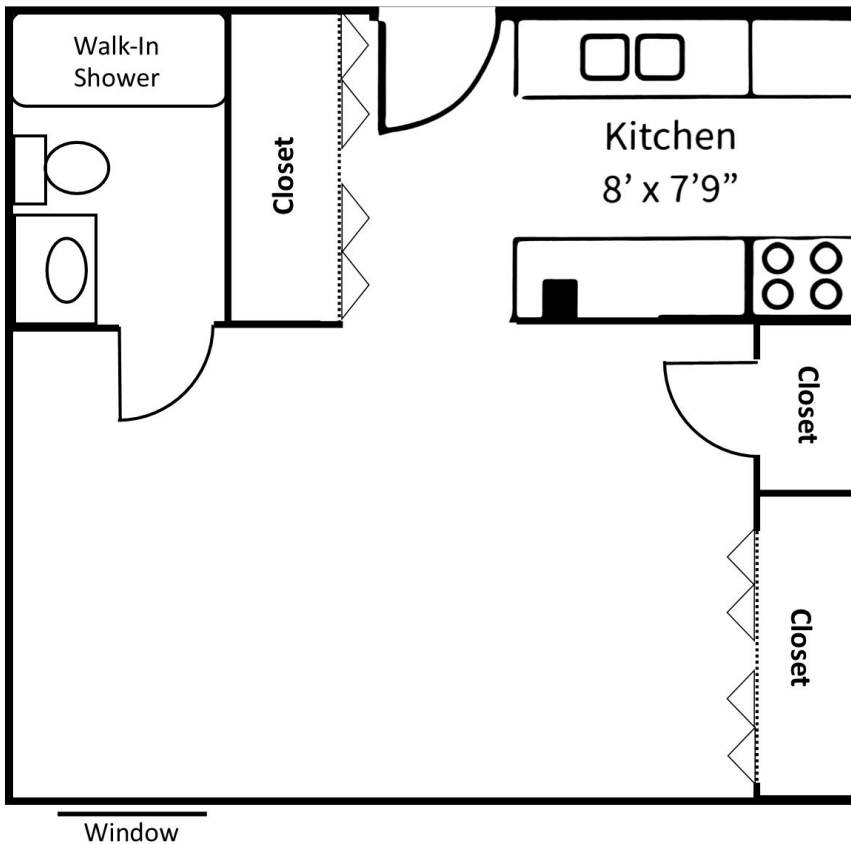

McKendree Village

A Trousdale Living Community

Independent Living Studio Floor Plans 500 - 510 Square Feet

Studio 500 Square Feet

Apartment Features:

- * Galley Style Kitchen
- * Three Closets
- * Room for bed, seating area & dinette

Studio w/Eat-In Kitchen 510 Square Feet

Features:

- * Eat-In Kitchen
- * Large Walk-In Closet
- * Two Windows
- * Room for bed & seating area