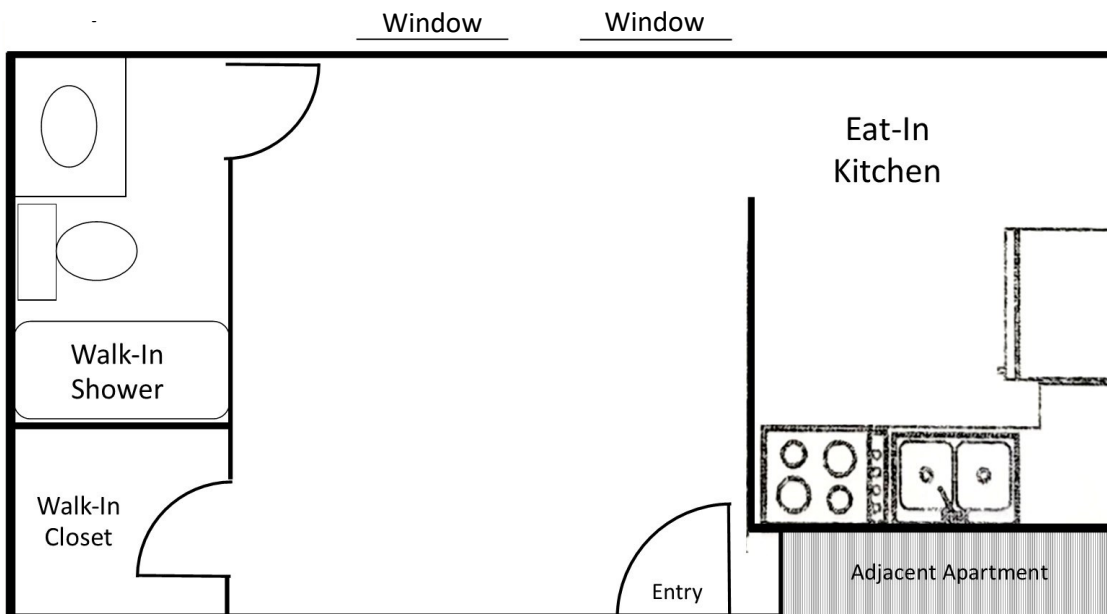

McKendree Village

A Trousdale Living Community

Independent Living Studio Floor Plans 500 - 510 Square Feet

Studio 500 Square Feet

Apartment Features:

- * Galley Style Kitchen
- * Three Closets
- * Room for bed, seating area & dinette

Studio w/Eat-In Kitchen 510 Square Feet

Features:

- * Eat-In Kitchen
- * Large Walk-In Closet
- * Two Windows
- * Room for bed & seating area