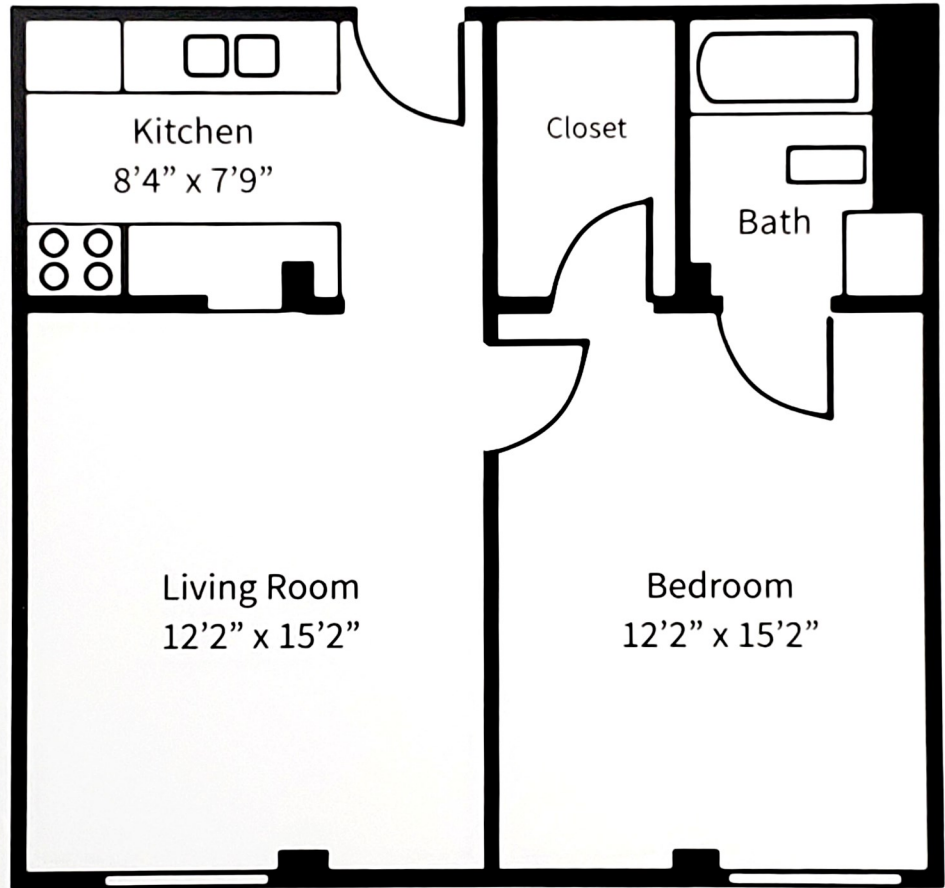

**McKendree
Village**

A Trousdale Living Community

Independent Living Apartments One Bedroom & Two Bedroom/One Bath

**One Bedroom
577
Square Feet**

**Two Bedroom
820
Square Feet**