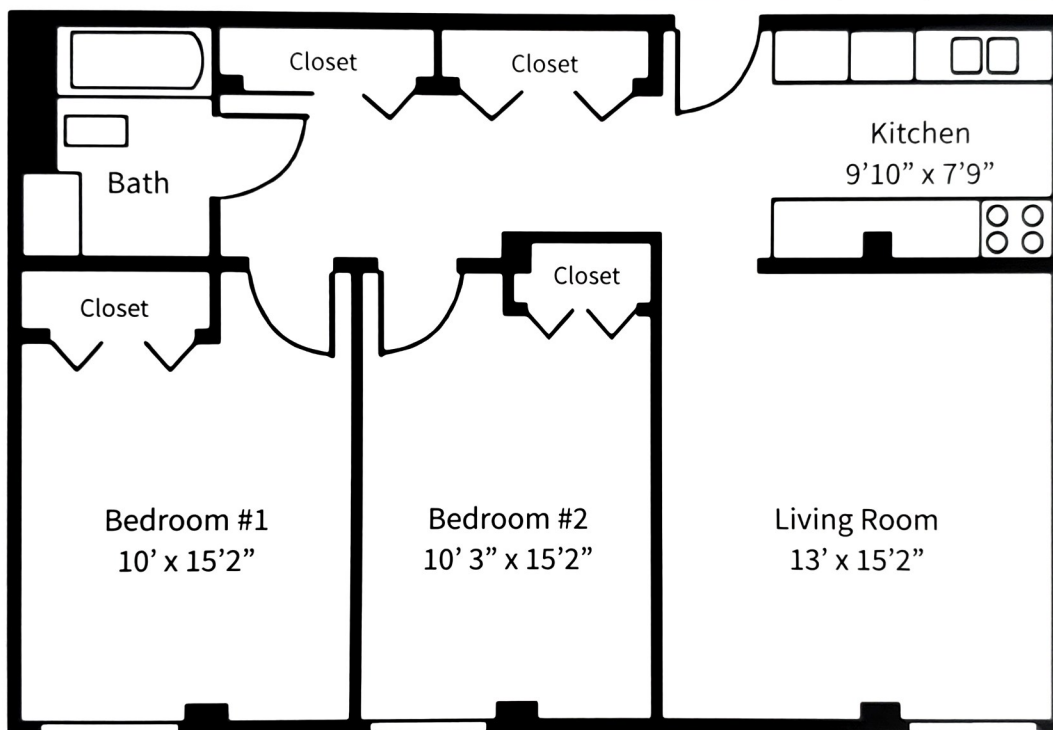

**McKendree
Village**

A Trousdale Living Community

Independent Living Apartments One Bedroom & Two Bedroom/One Bath

**One Bedroom
577
Square Feet**

**Two Bedroom
820
Square Feet**